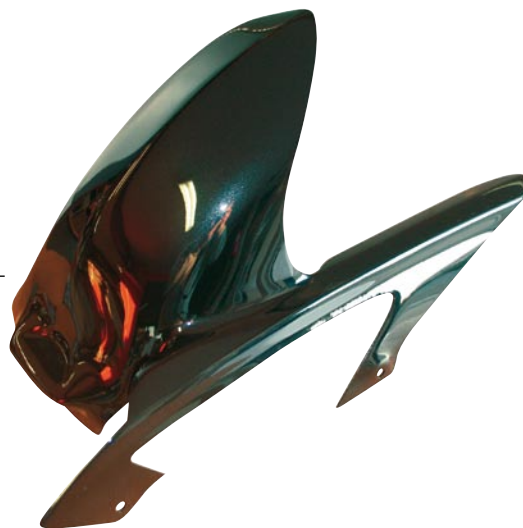

KAWASAKI ZZR1400

2006/10

BRUT 149 €
PEINT 185 €

GARDE BOUE ARRIERE

Adaptable ZZR 1400 / ZX 14
Ref. K1402.XXX

SUPPORT PLAQUE 53 €

SUPPORT DE PLAQUE

Adaptable ZZR 1400 / ZX 14
Ref. 47053
Option Eclairage
Ref. 47047 **10 €**