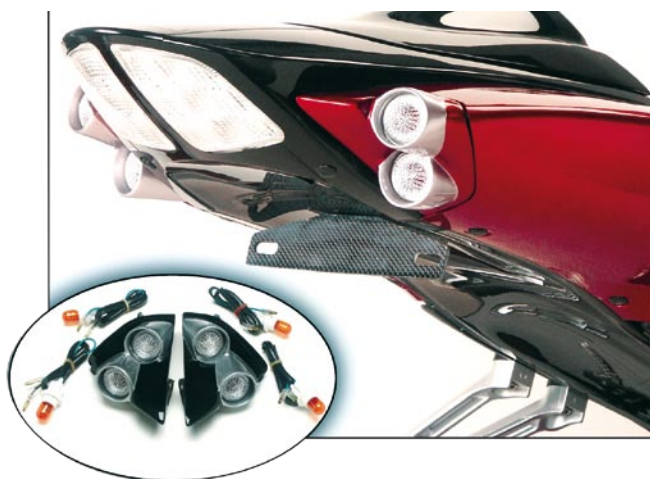

Adaptable 750

Ref. BS759 FU - FUMEE

79 €

Ref. BS759 NO - NOIR

79 €

Ref. BS759 BL - BLEU

79 €

299 €