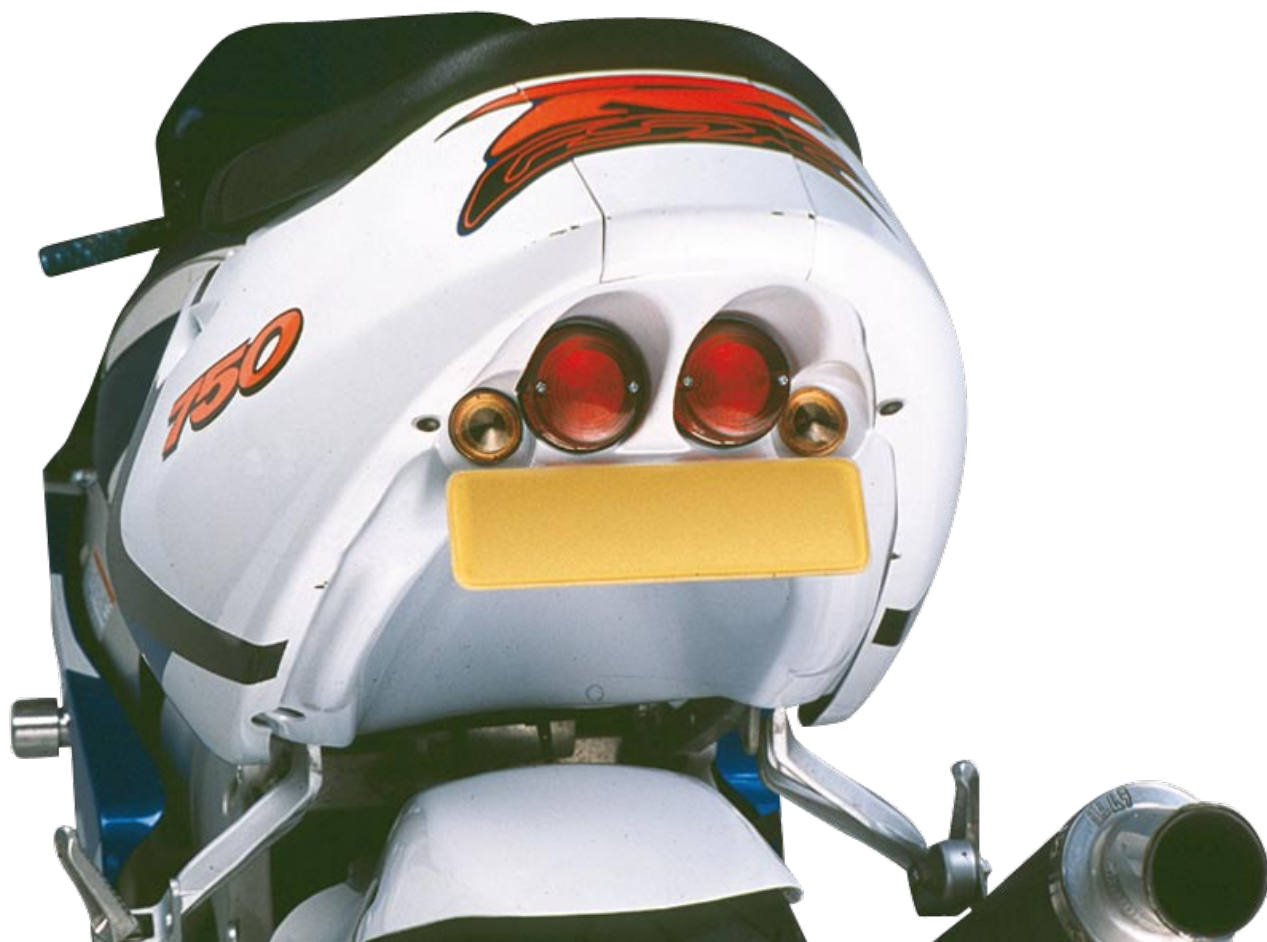

GSXR 600 SRAD

Photos non contractuelles

GSXR 600 SRAD

BRUT 290 €
PEINT 320 €

PASSAGE DE ROUE

Clignotants intégrés,
feu arrière à led
Adaptable GSXR 600 SRAD
Ref. 751.XXX