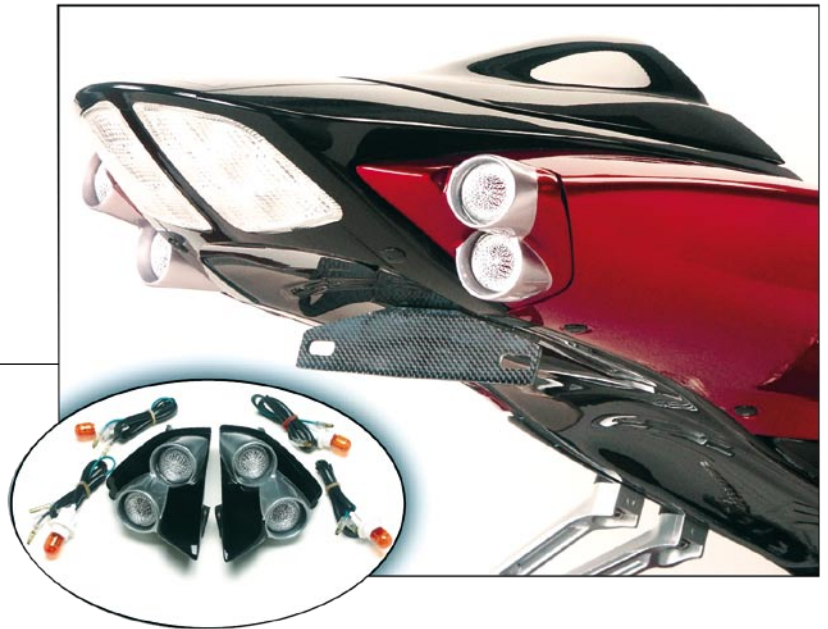

79 €

GSXR 1000 - 05/06

299 €

KIT CLIGNOTANTS ARRIERE

Double GUN

Ref. 1014.XXX

53 €

SUPPORT DE PLAQUE