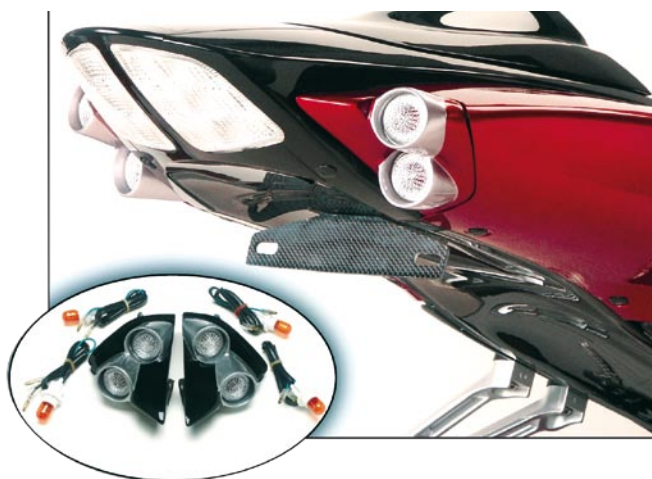

Ref. BS759 FU - FUMEE

Ref. BS759 NO - NOIR

Ref. BS759 BL - BLEU

79 €

79 €

79 €

299 €

KIT CLIGNOTANTS ARRIERE